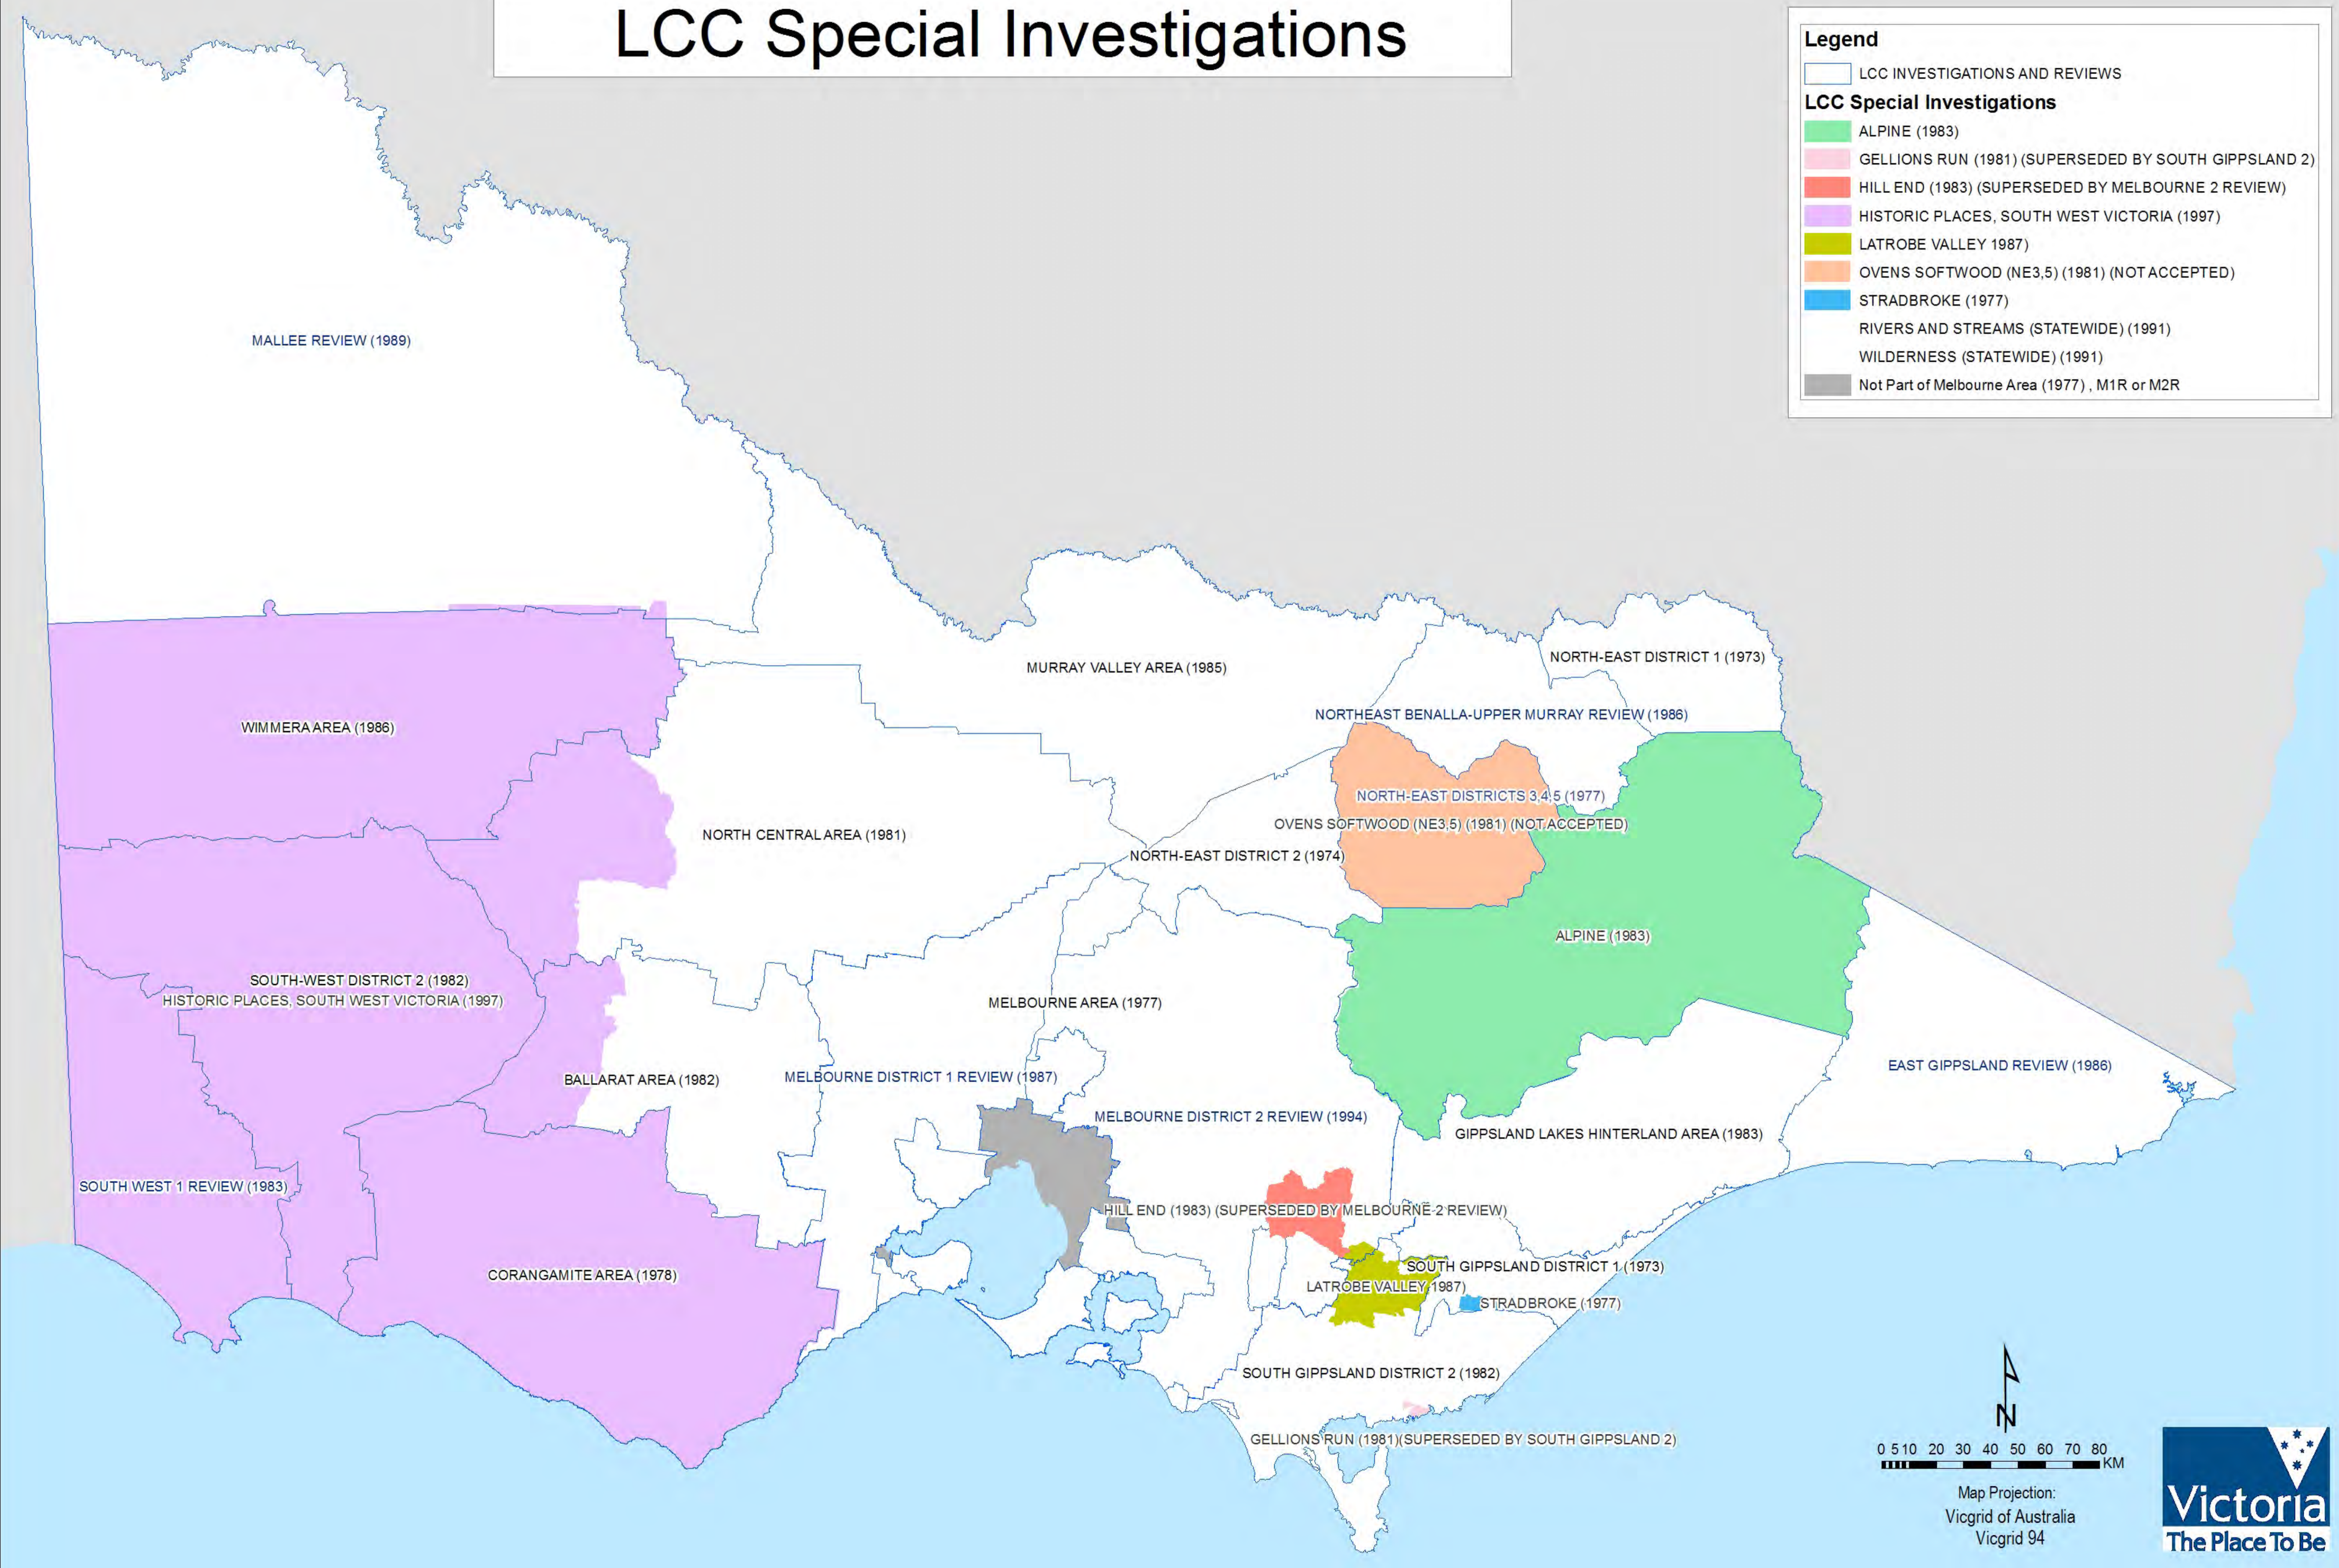

LCC Special Investigations

Legend

LCC INVESTIGATIONS AND REVIEWS

LCC Special Investigations

- ALPINE (1983)
- GELLIONS RUN (1981) (SUPERSEDED BY SOUTH GIPPSLAND 2)
- HILL END (1983) (SUPERSEDED BY MELBOURNE 2 REVIEW)
- HISTORIC PLACES, SOUTH WEST VICTORIA (1997)
- LATROBE VALLEY 1987
- OVENS SOFTWOOD (NE3,5) (1981) (NOT ACCEPTED)
- STRADBROKE (1977)
- RIVERS AND STREAMS (STATEWIDE) (1991)
- WILDERNESS (STATEWIDE) (1991)
- Not Part of Melbourne Area (1977), M1R or M2R

0 5 10 20 30 40 50 60 70 80 KM

Map Projection:
Vicgrid of Australia
Vicgrid 94