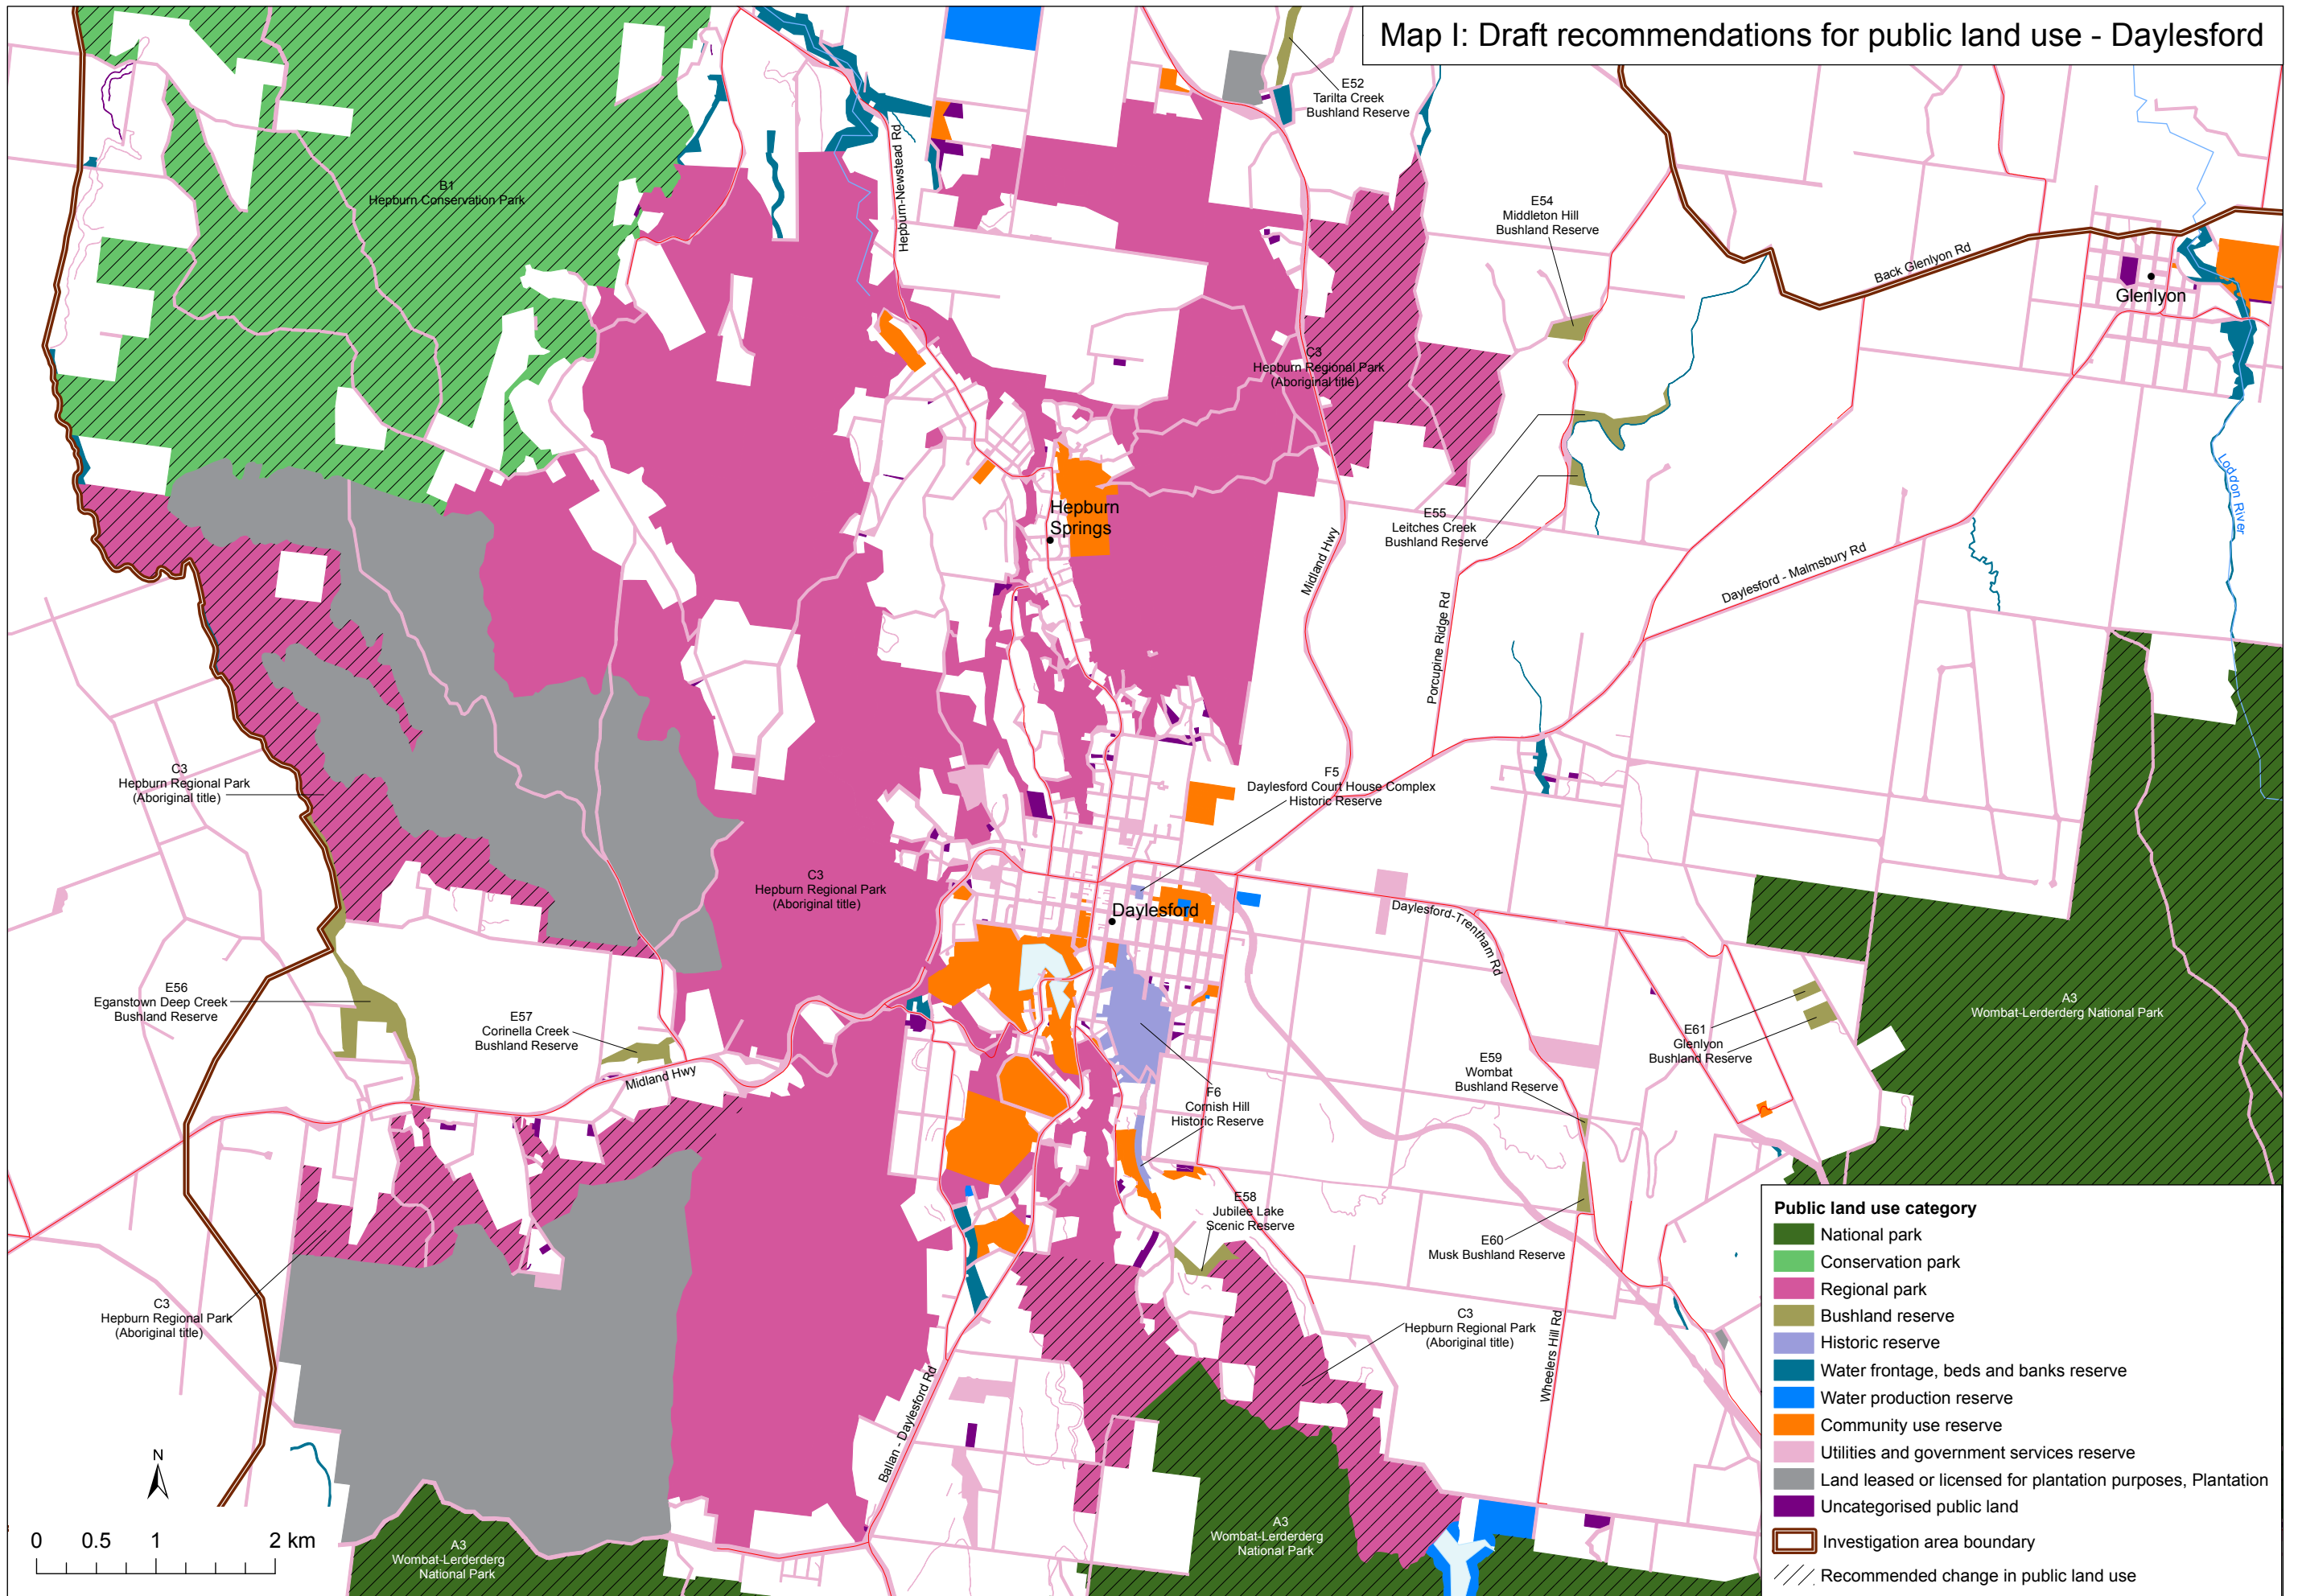

Map I: Draft recommendations for public land use - Daylesford

- Public land use category**
- National park
  - Conservation park
  - Regional park
  - Bushland reserve
  - Historic reserve
  - Water frontage, beds and banks reserve
  - Water production reserve
  - Community use reserve
  - Utilities and government services reserve
  - Land leased or licensed for plantation purposes, Plantation
  - Uncategorised public land
  - Investigation area boundary
  - Recommended change in public land use